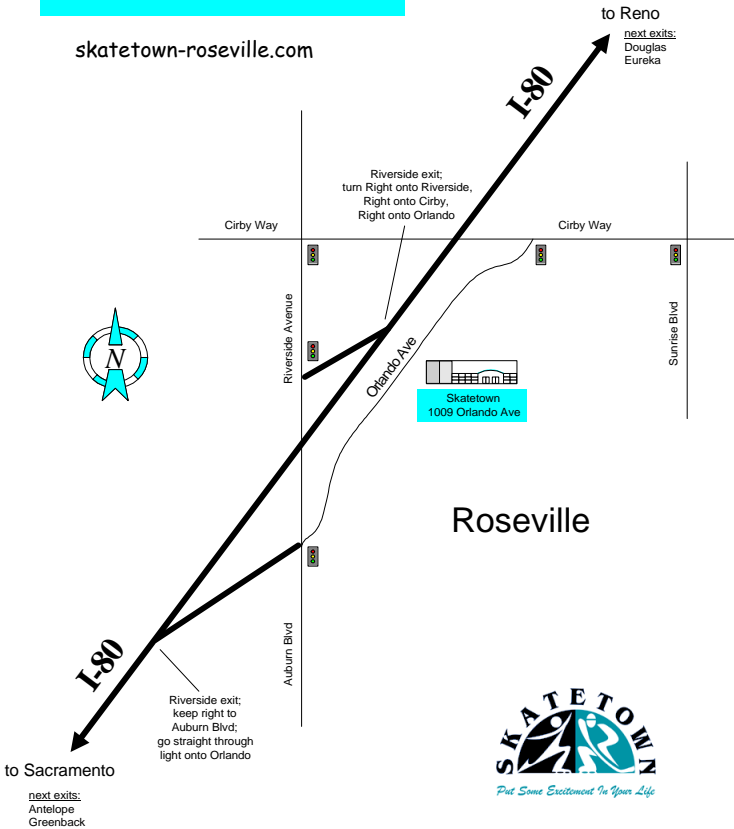

You are invited to an ice skating birthday party at Skatetown for

Date _____

Time _____

Parking is limited. Please carpool if possible and arrive early.

R.S.V.P. _____

Skatetown is located at 1009 Orlando Avenue

in Roseville, just off the I-80 at the Riverside exit.

Their phone number is 783.8550.

Please remember to wear one pair of thin tall socks,

gloves and dress in layers. The arena is cool, but as you

skate you may get warm and want to remove a layer. Long

Route to Skatetown

skatetown-roseville.com

ICE COOL BIRTHDAY PARTY