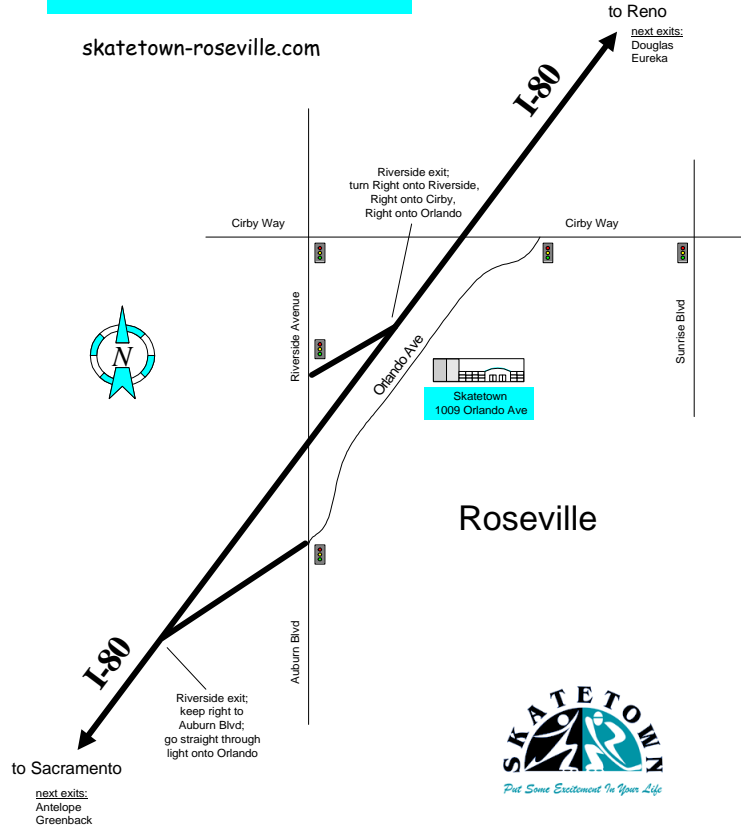

You are invited to a Kids On Ice skating birthday party at Skatetown for

Date _____

Time _____

Parking is limited. Please carpool if possible and arrive early.

R.S.V.P. _____

Skatetown is located at 1009 Orlando Avenue in Roseville, just off I-80 at the Riverside exit. Phone 916.783.8550.

Please remember to wear one pair of thin tall socks, a hat, gloves and dress in layers. The arena is cool, but as you skate you may get warm and want to remove a layer. Long pants are highly recommended.

Skatetown has single and double-bladed skates for young children. If you would like to walk on the ice to assist your child during the Kids On Ice Saturday morning party, you can check out a pair of rubber-cleated spikes at the rental counter. Spike rental and non-skating admission are complimentary for this party only. Please provide a drivers license or car keys when you request spikes.

If you would like to skate, you can purchase a discounted skate rental/admission pass for $8.50.

11:45 am—Skate until noon

11:00 am—Food, dessert and presents

Chicken dance
Hokey pokey
Parachute Game

IC Bear,
Skatetown's Mascot

10:00 am—Along with ice and snow play and a beginner skating lesson, on-ice games may include:

9:30 am—Get your skates for some ice cool fun!!!

Scheduled activities

Route to Skatetown

ICE SKATING BIRTHDAY PARTY

Put Some Excitement In Your Life