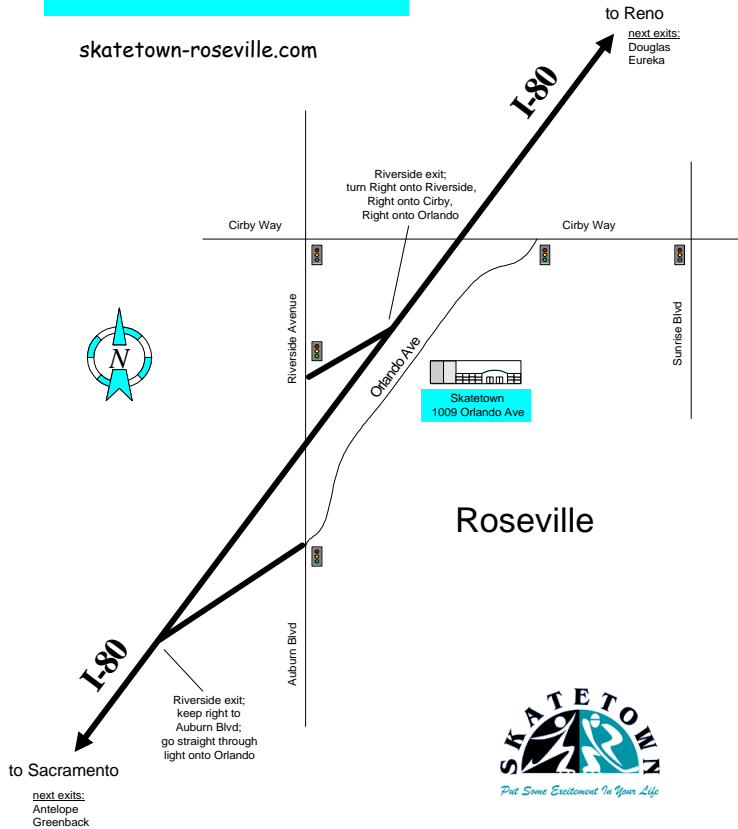

You are invited to a Kids On Ice skating birthday party at Skatetown for

Date _____

Time _____

Parking is limited. Please carpool if possible and arrive early.

Skatetown is located at 1009 Orlando Avenue in Roseville, just off I-80 at the Riverside exit. Phone 916.783.8550. Please remember to wear one pair of thin tall socks, a hat, gloves and dress in layers. The arena is cool, but as you skate you may get warm and want to remove a layer. Long pants are highly recommended.

R.S.V.P. _____

Skatetown has single and double-bladed skates for young children. If you would like to walk on the ice to assist your child during the Kids On Ice Friday afternoon party, you can check out a pair of rubber-cleated spikes at the rental counter. Spike rental and non-skating admission are complimentary for this party only. Please provide a drivers license or car keys when you request spikes. If you would like to skate, you can purchase a discounted skate rental/admission pass for \$8.50.

5:00-5:45 pm—Food, dessert and presents

- Chicken dance
- Hokey pokey
- Parachute Game

IC Bear, Skatetown's Mascot

3:30 pm—Along with ice and snow play and a beginner skating lesson, on-ice games may include:

3:15 pm—Get your skates for some ice cool fun!!!

Scheduled activities

Route to Skatetown

skatetown-roseville.com

ICE SKATING BIRTHDAY PARTY

Put Some Excitement In Your Life